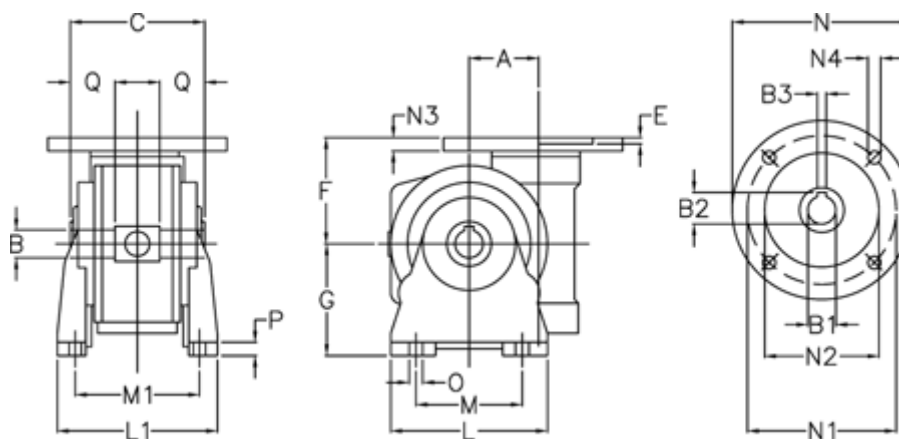

Article number: 3902044014323  
 Description: Worm gear  
 VF 44-V-14-63B14

## Measures

A = 44.6	G = 72	N3 = 8
B = 18 H7	L = 90	N4 = 5.5
B1 E7 = 11	L1 = 98	O = 8.5
B2 = 12.8	M = 52	P = 10
B3 H9 = 4	M1 = 81	Q = 24.5
C = 64	N = 90	
E = 2	N1 = 75	
F = 65	N2 = 60	